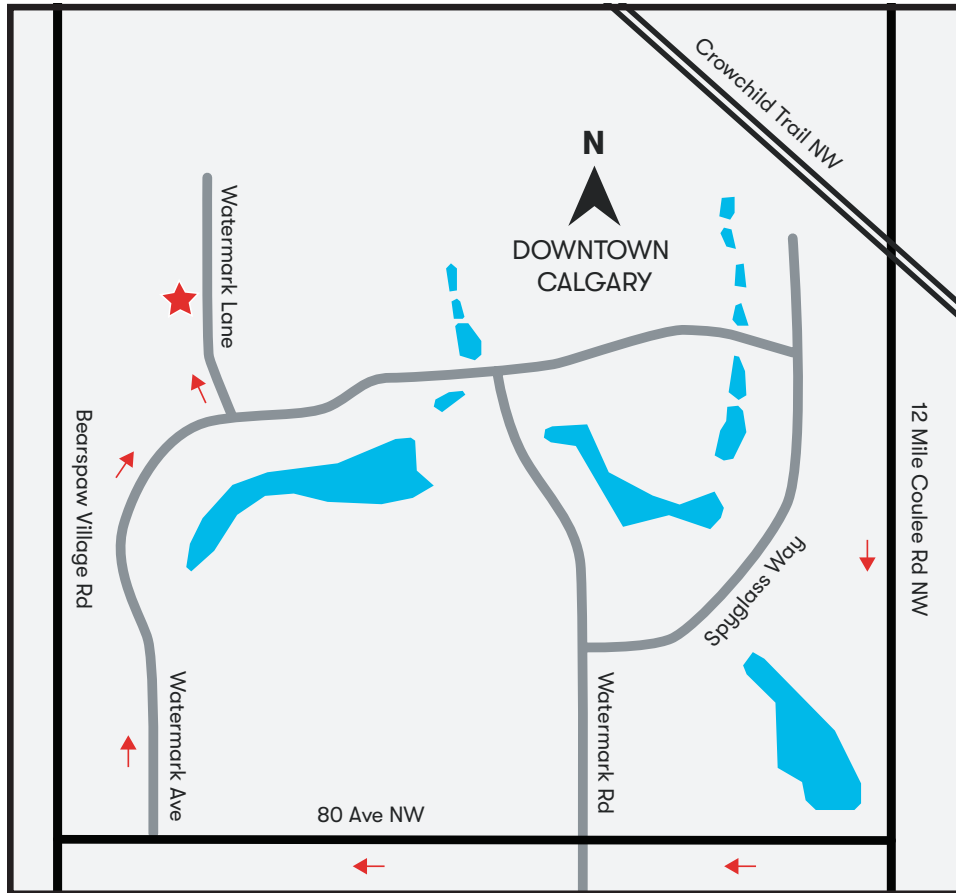

GRAND PRIZE SHOWHOME

13 WATERMARK LANE, CALGARY

- Take 12 Mile Coulee Rd. NW to 80 Ave. NW
- Turn right onto Watermark Ave.
- Turn left onto Watermark Lane
- Showhome will be on your left

CalgaryHospitalHomeLottery.com